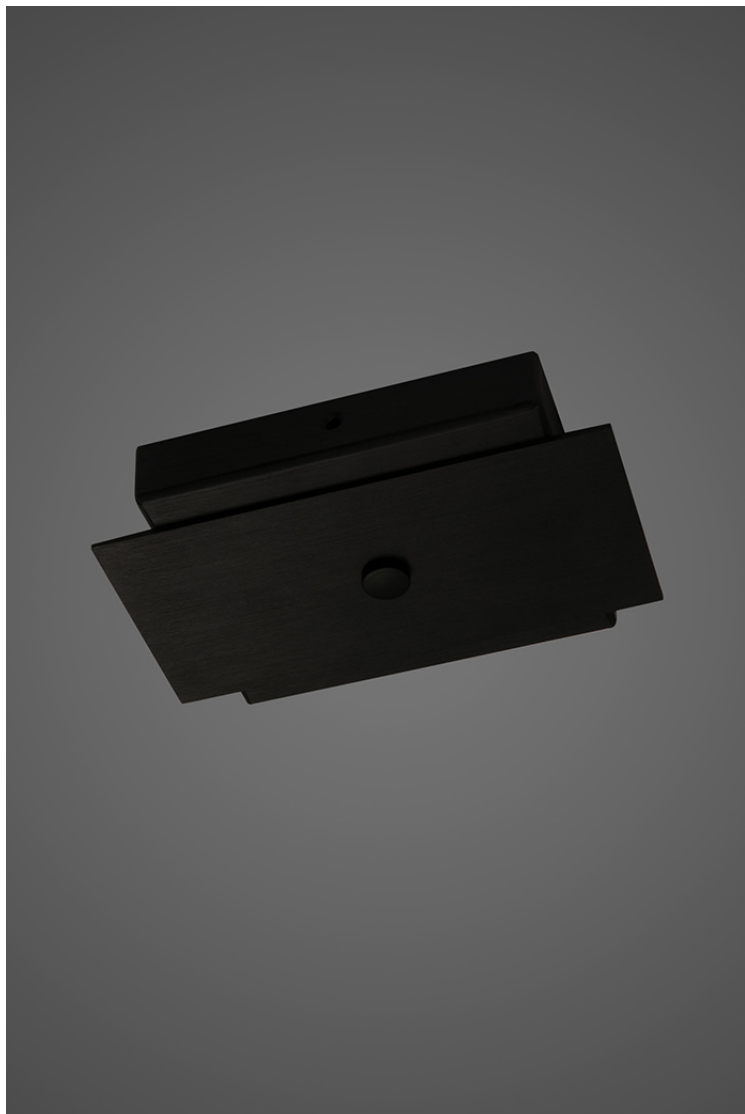

ORESTES SUAREZ
LIGHTING

ANDO PENDANT SERIES - #90P

Pendant Canopy

Material: Aluminum | Low Iron Tempered Glass | Brass

Finish Rectangular Tube & Canopy: Bronze Brown Powder Coat

Finish Wire: Black

Finishes Stems: Clear Low Iron Tempered Glass, Etched Low Iron Tempered Glass, Satin Brass with Clear Coat

Size Frame: 1.5" x 1.5" x 14" length

Size Single Canopy: 7" length x 5" width

Standard Overall Drop: 5' (Specify Drop, pricing for 5' drop or under standard Net)

(1 x 25 Watt T6 Tubular Incandescent or LED Bulb (LED Included) Maximum - E12 Socket)