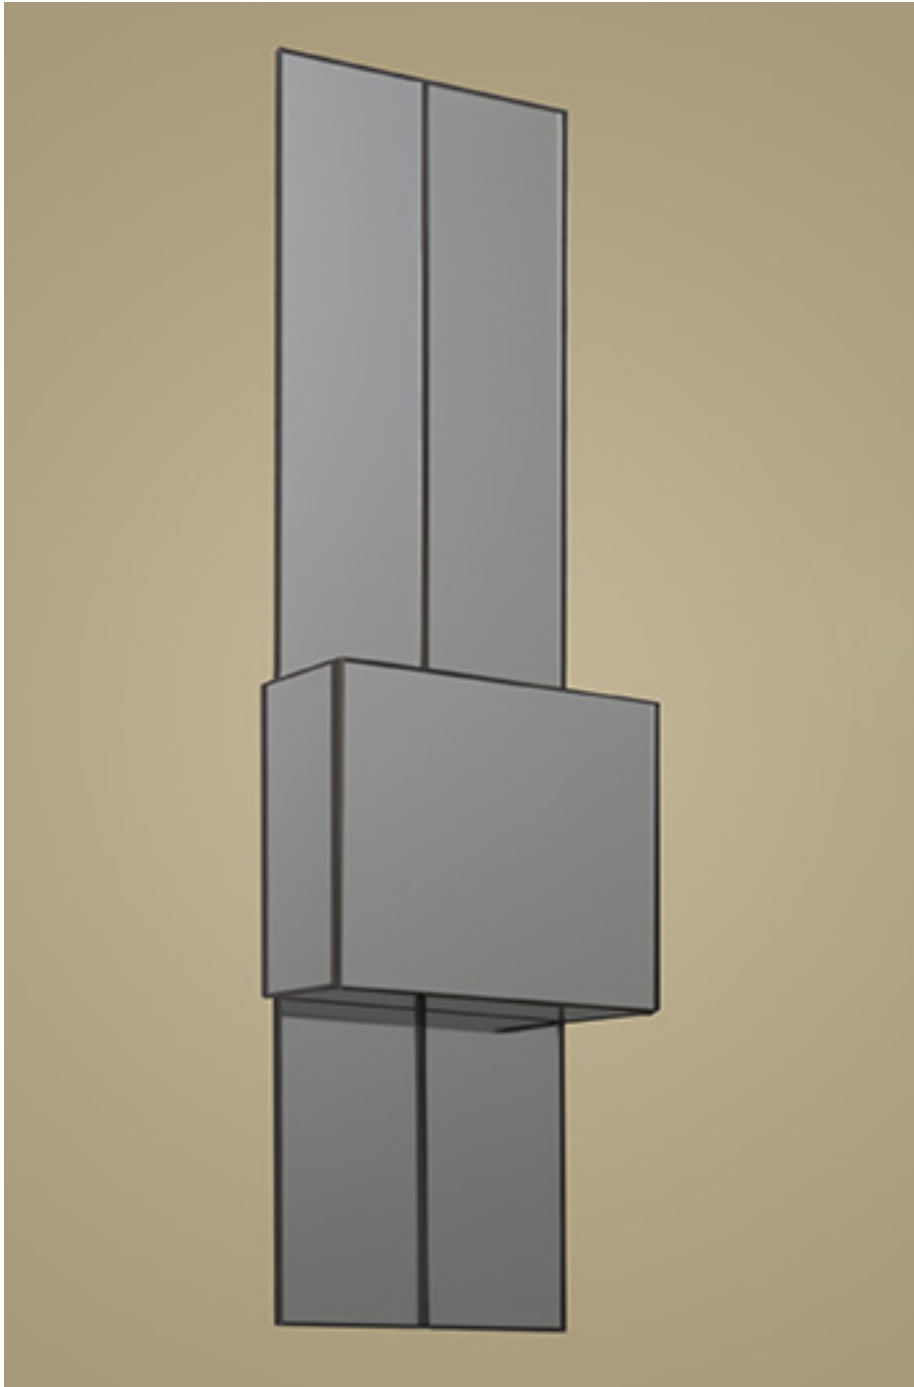

ORESTES SUAREZ
LIGHTING

ARMAS SCONCE - #46S

Material: Mirror Glass or Mirror Glass with Walnut Accent Square

Finish Mirror: Silver Mirror Glass, Gray Mirror Glass or Black Mirror Glass

Finish Walnut Accent: Ebonized

Specify Sconce to be all Mirror Glass or Walnut Accent Square/Glass Combination

Optional Mirror Glass Finishes quoted upon request

Shown: Gray Mirror Glass

Size: 20" height x 5.5" width x 3" depth (3" projection) includes 4" universal mount plate centered

(1 x 40 Watt Petite Candelabra Bulb Maximum)